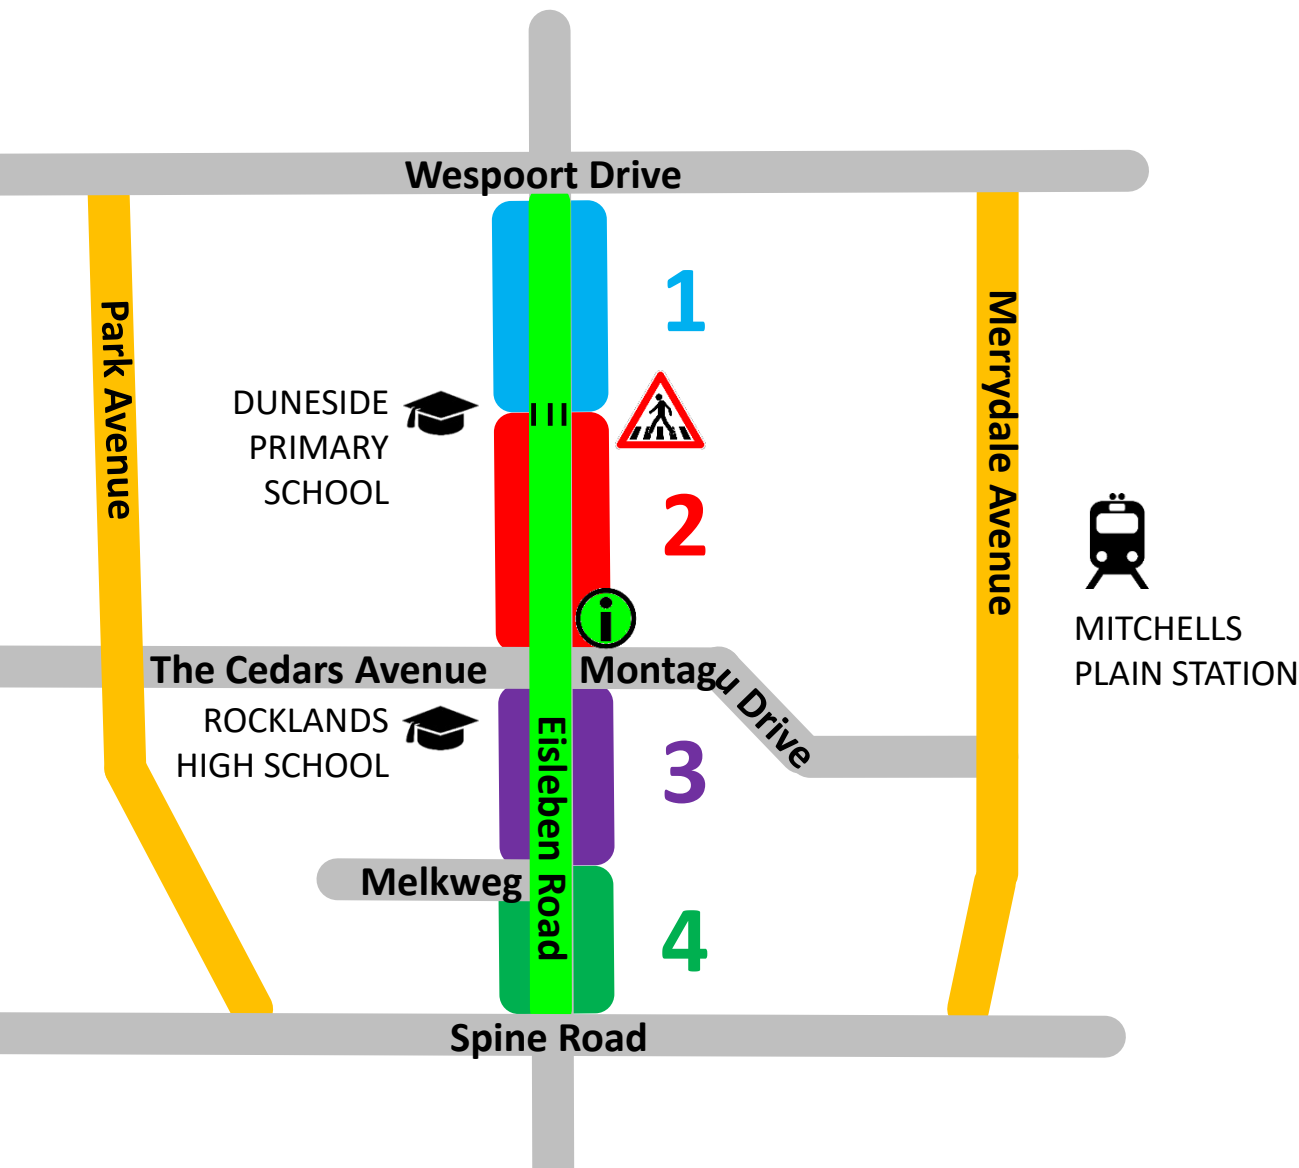

2.i. Footprint layout - Sections

KEY

 Open Streets route

 Detour routes

 Open Streets Info Hub

SECTIONS:

1 Westport Dr to Duneside pedestrian crossing

2 Duneside pedestrian crossing to Montagu Dr

3 Montagu Dr to Melkweg

4 Melkweg to Spine Rd